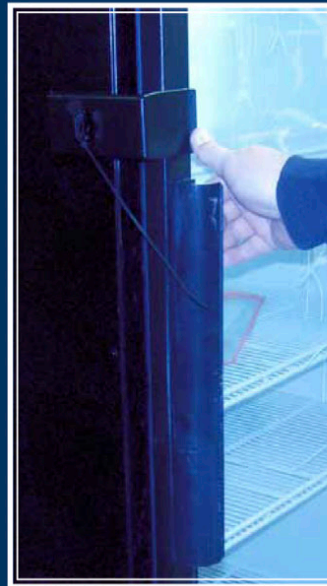

## **NBS** Cooler Door Hasp

The NBS Cooler Door Hasp provides an excellent way to secure a cooler at a special event or in an account where units are not enclosed in a secure environment. Now you can provide your accounts with a low cost security device that is effective and efficient!

### No More Damaged Doors!

CURRENT LOCK SYSTEM

NBS COOLER HASP

The NBS Cooler Hasp mounts easily onto the door side of the cooler and does not require any holes to be drilled into the door assembly. The "Hasp" also can accommodate a standard size lock, so your customers can use a combination or pad lock from an existing source or pick one up from the hardware store!